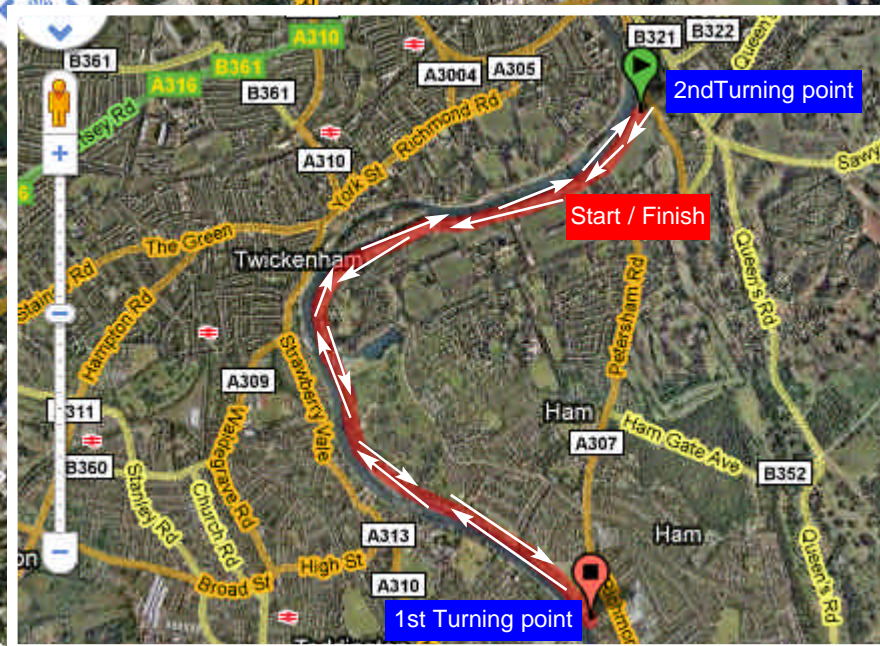

# Richmond Spring Riverside 10k

**Start / Finish**

From the start/finish which is at the riverside carpark at the end of Ham Street the run will head along the river towards Kingston before turning to come back past the start/finish location and head down the river towards Richmond.

You will then turn here and head back along the river to the finish. It's flat with gorgeous riverside views for the majority of the run!!

Head along river towards Kingston and 1st Turning point before heading back along the river to the 2nd turning point.

**2nd Turning point (Richmond)**