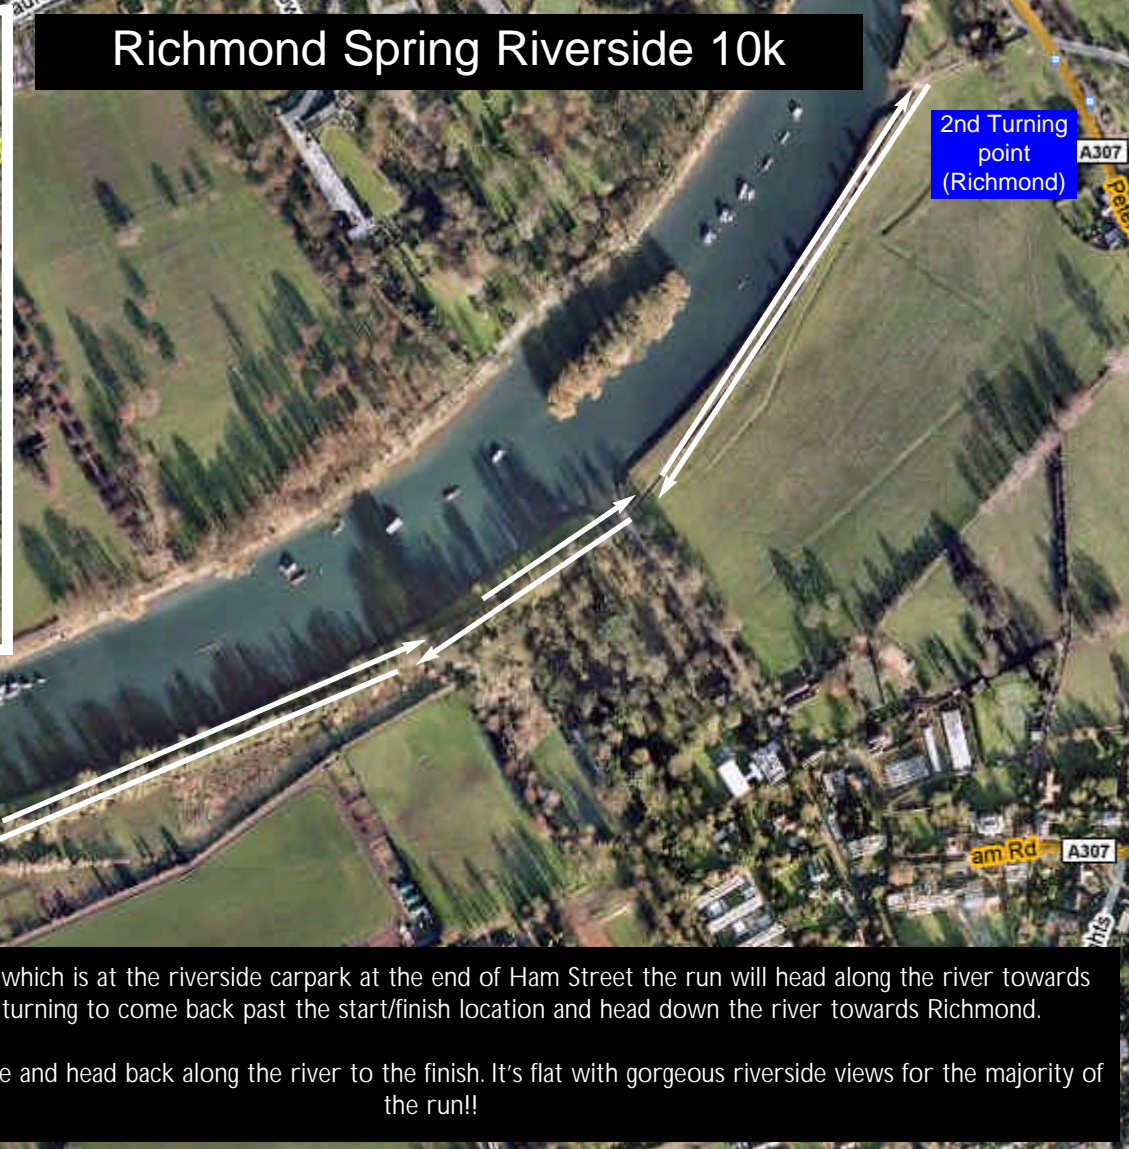

# Richmond Spring Riverside 10k

**Start / Finish**

From the start/finish which is at the riverside carpark at the end of Ham Street the run will head along the river towards Kingston before turning to come back past the start/finish location and head down the river towards Richmond.

You will then turn here and head back along the river to the finish. It's flat with gorgeous riverside views for the majority of the run!!

Head along river towards Kingston and 1st Turning point before heading back along the river to the 2nd turning point.

**2nd Turning point (Richmond)**