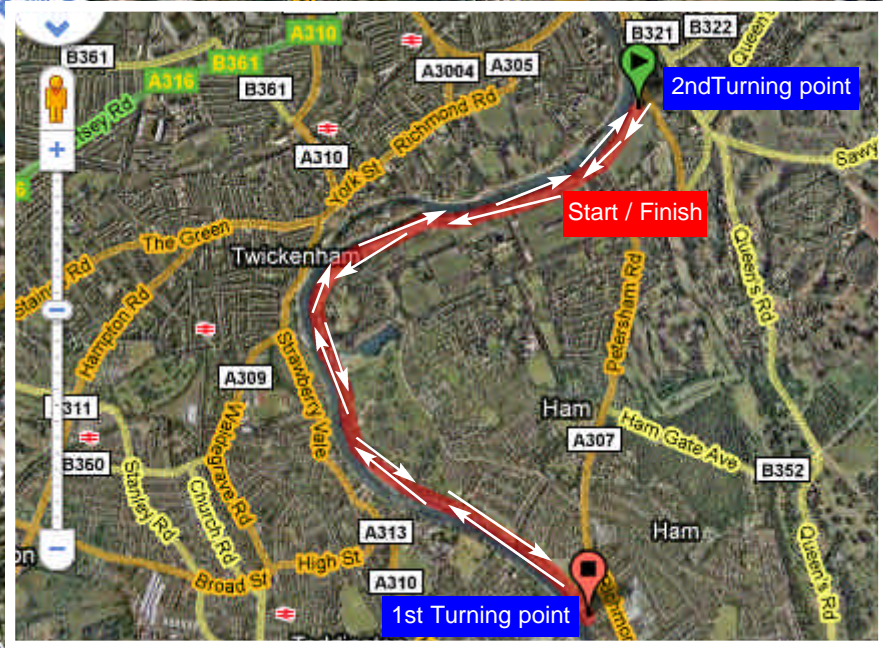

Run Richmond Riverside 10k

Start / Finish

2nd Turning point (Richmond)

1st Turning point

From the start/finish which is at the riverside carpark at the end of Ham Street the run will head along the river towards Kingston before turning to come back past the start/finish location and head down the river towards Richmond.

You will then turn here and head back along the river to the finish. It's flat with gorgeous riverside views for the majority of the run!!

Head along river towards Kingston and 1st Turning point before heading back along the river to the 2nd turning point.