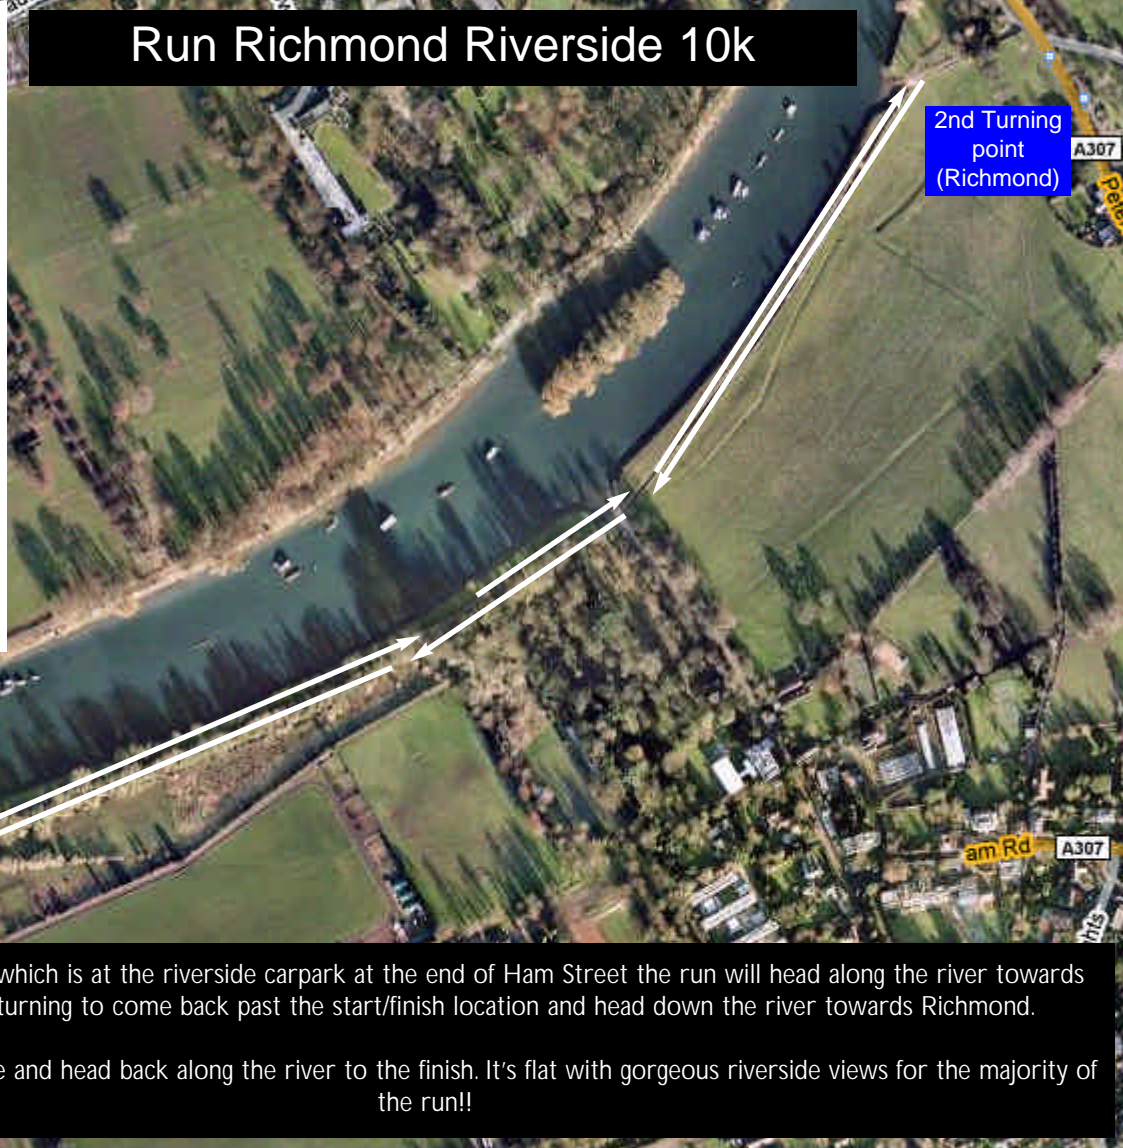

Run Richmond Riverside 10k

Start / Finish

2nd Turning point (Richmond)

1st Turning point

From the start/finish which is at the riverside carpark at the end of Ham Street the run will head along the river towards Kingston before turning to come back past the start/finish location and head down the river towards Richmond.

You will then turn here and head back along the river to the finish. It's flat with gorgeous riverside views for the majority of the run!!

Head along river towards Kingston and 1st Turning point before heading back along the river to the 2nd turning point.